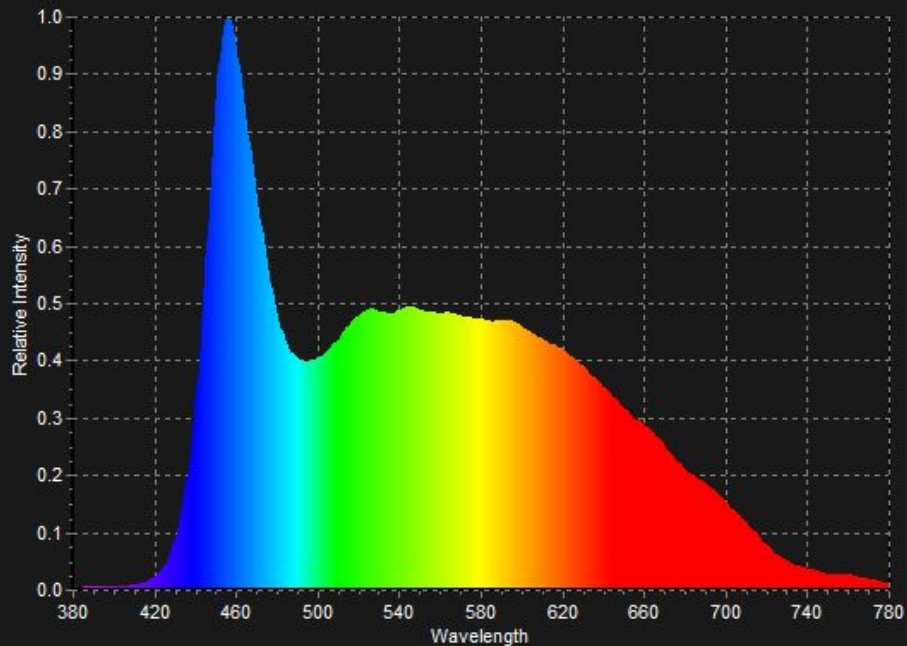

# 3128K Spectral Power Distribution and CRI

# 4058K Spectral Power Distribution and CRI

# 5727K Spectral Power Distribution and CRI

# 6493K Spectral Power Distribution and CRI