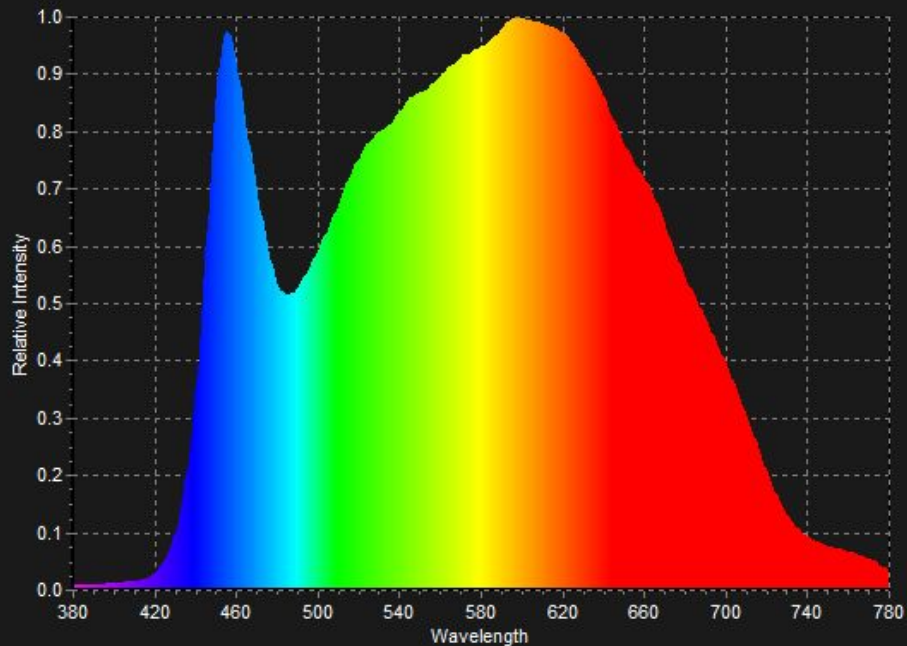

# 3128K Spectral Power Distribution and CRI

# 4058K Spectral Power Distribution and CRI

# 5727K Spectral Power Distribution and CRI

# 6493K Spectral Power Distribution and CRI