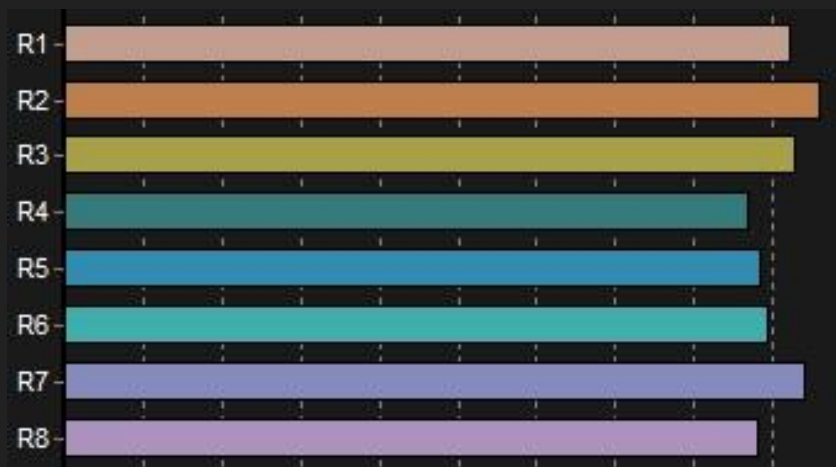

5727K Spectral Power Distribution and CRI