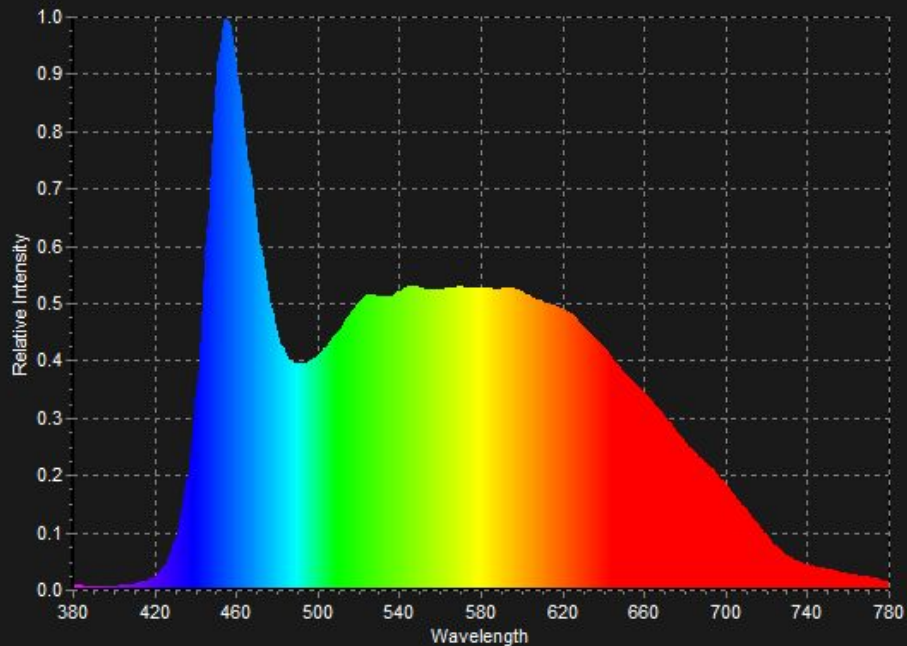

# 3128K Spectral Power Distribution and CRI

# 4058K Spectral Power Distribution and CRI

# 5727K Spectral Power Distribution and CRI

# 6493K Spectral Power Distribution and CRI