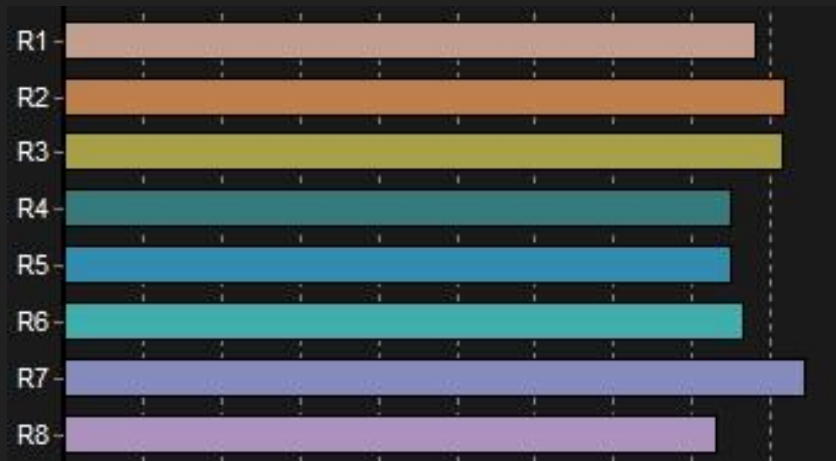

# 3128K Spectral Power Distribution and CRI

# 4058K Spectral Power Distribution and CRI