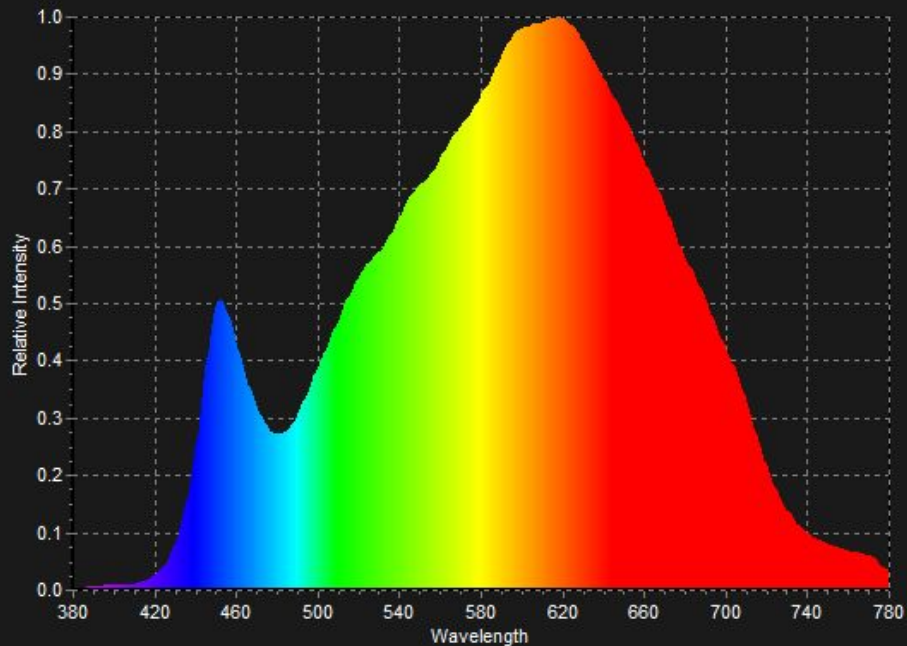

# 3128K Spectral Power Distribution and CRI

# 4058K Spectral Power Distribution and CRI

# 5727K Spectral Power Distribution and CRI

# 6493K Spectral Power Distribution and CRI