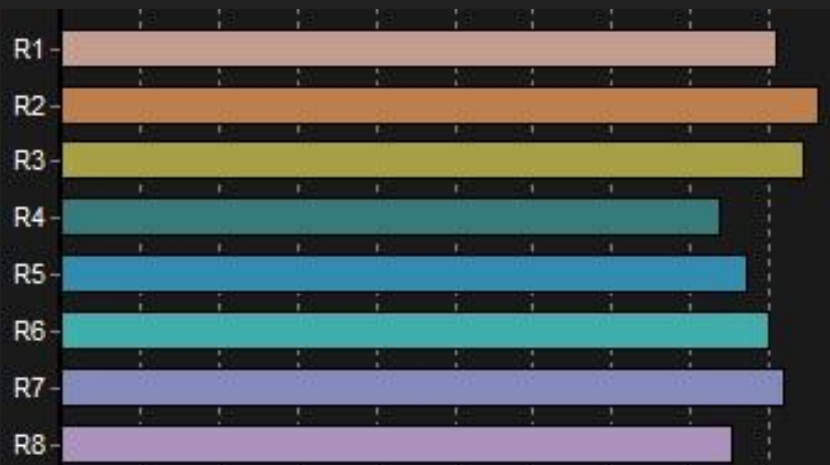

6493K Spectral Power Distribution and CRI