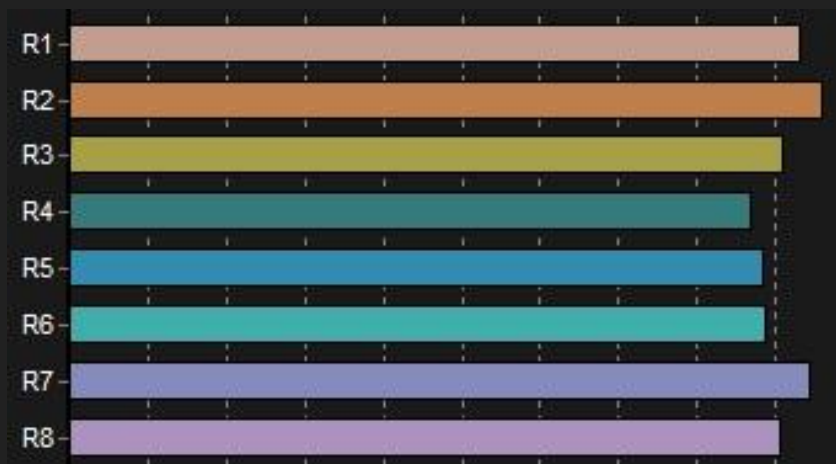

10462K Spectral Power Distribution and CRI