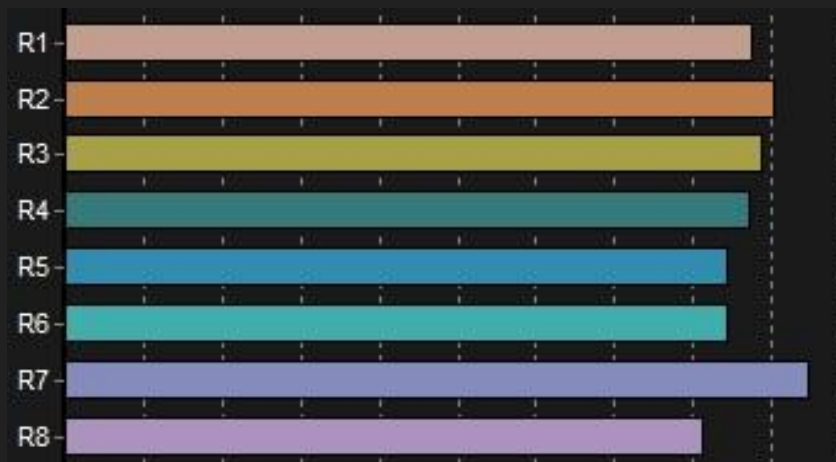

# 3128K Spectral Power Distribution and CRI

# 4058K Spectral Power Distribution and CRI